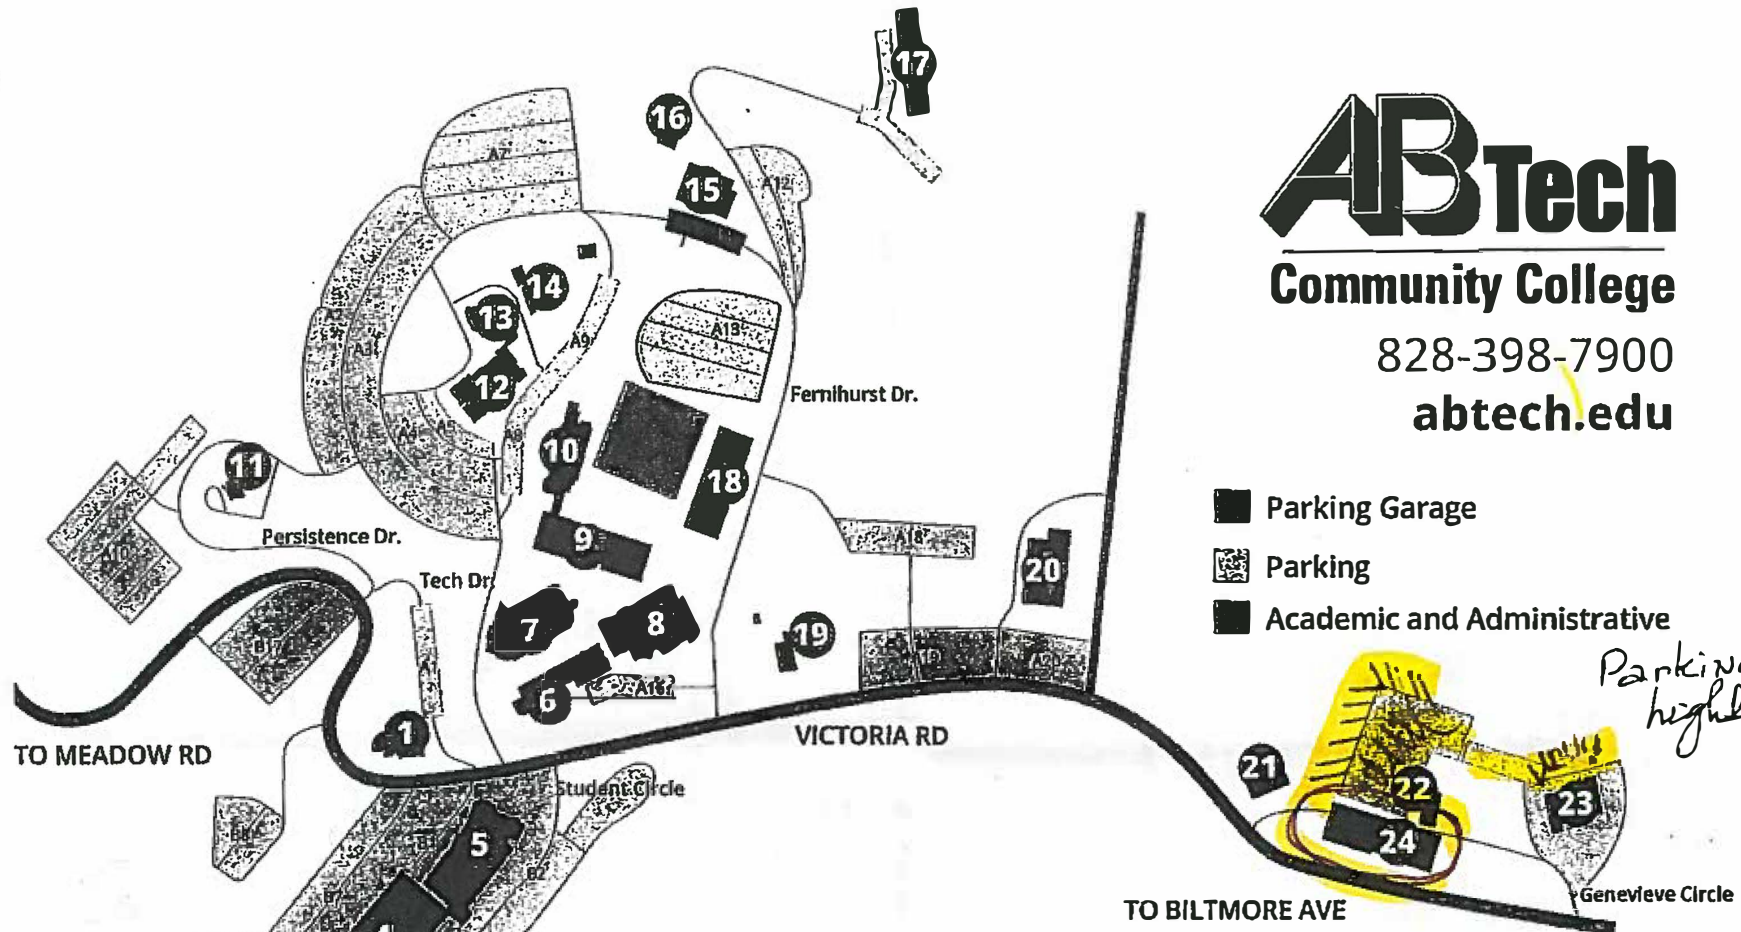

ABTech

Community College

828-398-7900

abtech.edu

Asheville Campus 340 Victoria Rd, Asheville, NC 28801

- | | | |
|--|---|---|
| 1. Thomas W. Simpson Administration Building | 9. Elm Building | 19. Smith-McDowell House Museum |
| 2. Haynes/Balsam Building | 10. Sycamore Building | 20. Hemlock Building |
| 3. Birch Building | 11. Sunnicrest | 21. Poplar Building |
| 4. Dogwood Building | 12. Magnolia Hospitality Education Center | 22. Ivy Building |
| 5. K. Ray Bailey Student Services Building | 13. Fernihurst | 23. Roberson Building (93 Victoria Road) |
| 6. Don C. Locke Library | 14. Fernihurst Annex A & B | 24. Ferguson Center for Allied Health and Workforce Development |
| 7. Ferguson Building | 15. Adv. Manufacturing Ctr. | |
| 8. J. Herbert Coman Student Activity Center | 16. Maple Building Annex | |
| | 17. Chestnut Building | |
| | 18. Mission Health/A-B Tech Conference Center | |